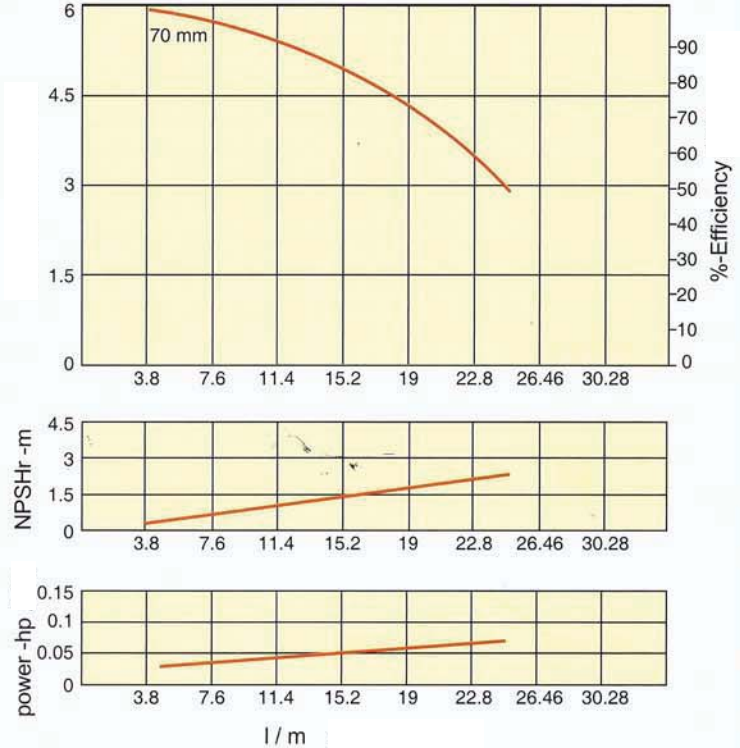

성능곡선 / Performance Curve

GMMP10 1/8HP 60Hz

GMMP10 1/8HP 50Hz

GMMP11 60Hz (1/2HP for high S.G.)

GMMP11 50Hz (1/2HP for high S.G.)

성능곡선 / Performance Curve

GMMP21 1/2 , 3/4 HP 60Hz

GMMP21 1/2 HP 50Hz