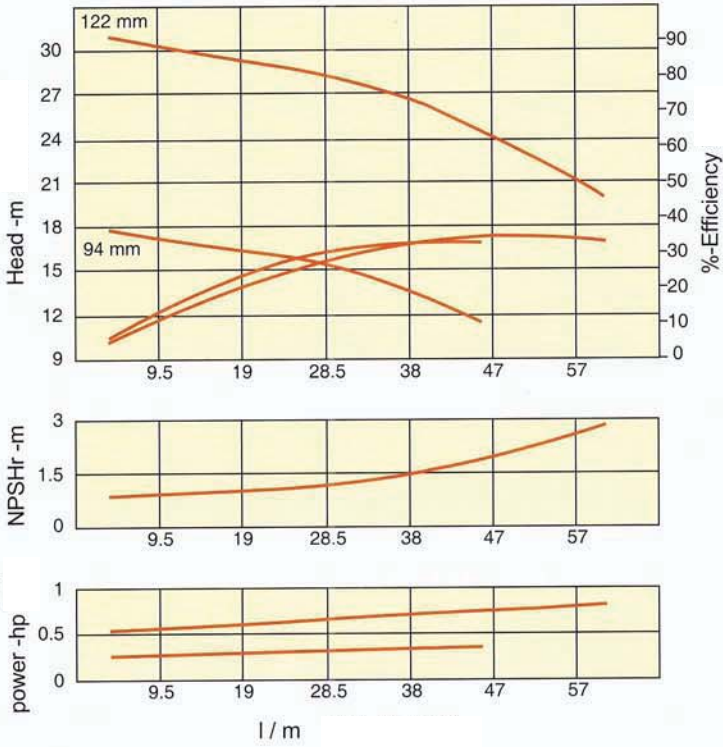

성능곡선 / Performance Curve

GMMP10 1/8HP 60Hz

GMMP10 1/8HP 50Hz

GMMP11 60Hz (1/2HP for high S.G.)

GMMP11 50Hz (1/2HP for high S.G.)

성능곡선 / Performance Curve

GMMP21 1/2 , 3/4 HP 60Hz

GMMP21 1/2 HP 50Hz