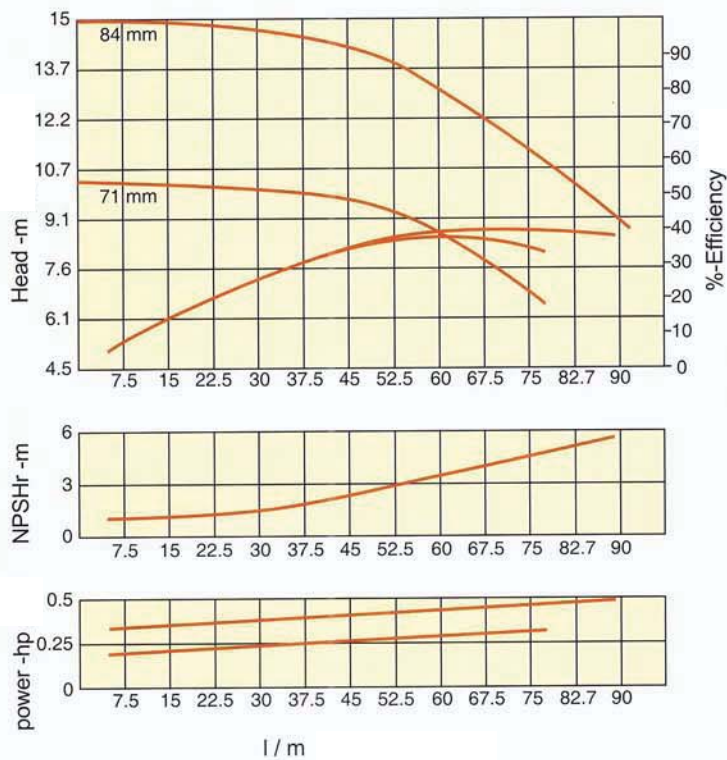

GMMP22 1/2 , 3/4 HP 60Hz