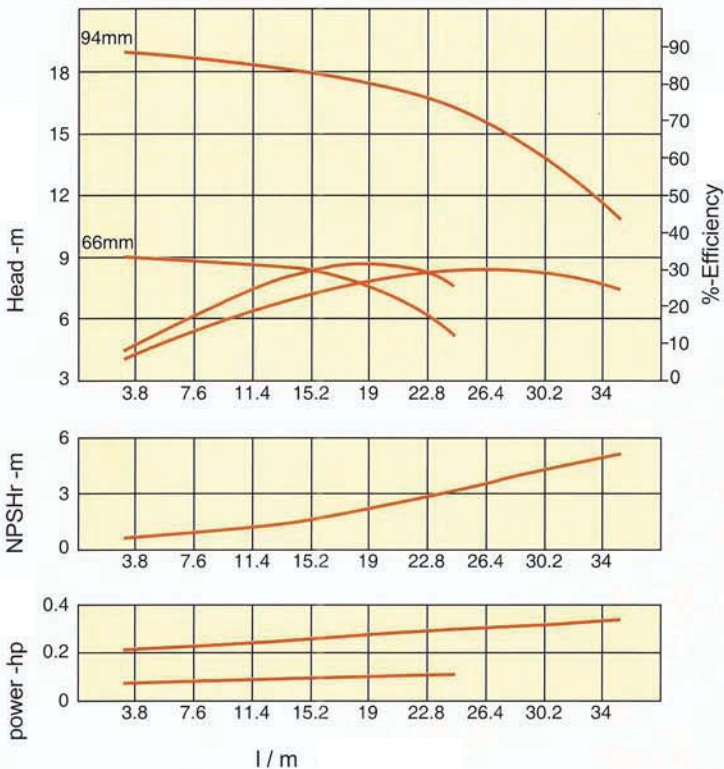

성능곡선 / Performance Curve

GMMP10 1/8HP 60Hz

GMMP10 1/8HP 50Hz

GMMP11 60Hz (1/2HP for high S.G.)

GMMP11 50Hz (1/2HP for high S.G.)

성능곡선 / Performance Curve

GMMP21 1/2 , 3/4 HP 60Hz

GMMP21 1/2 HP 50Hz