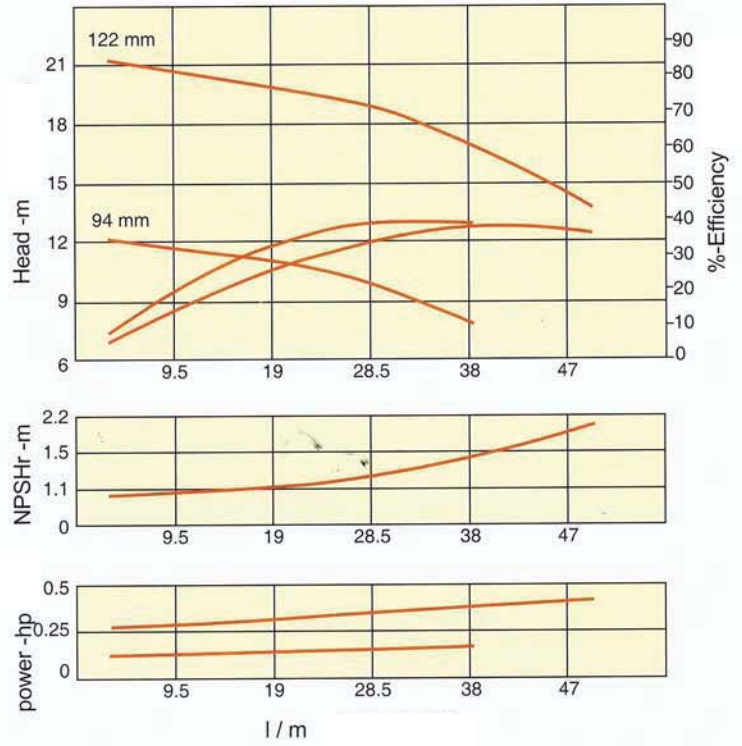

성능곡선 / Performance Curve

GMMP10 1/8HP 60Hz

GMMP10 1/8HP 50Hz

GMMP11 60Hz (1/2HP for high S.G.)

GMMP11 50Hz (1/2HP for high S.G.)

성능곡선 / Performance Curve

GMMP21 1/2 , 3/4 HP 60Hz

GMMP21 1/2 HP 50Hz