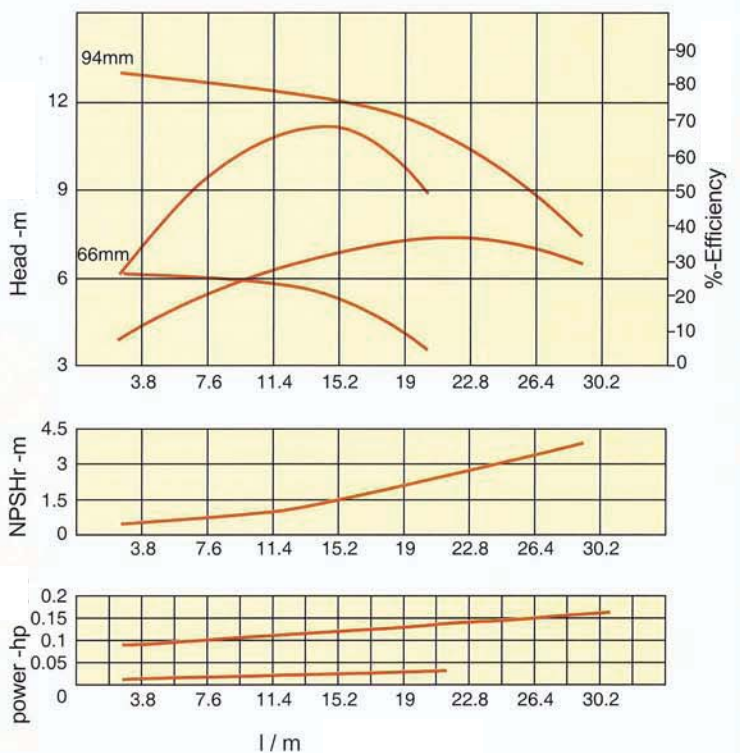

성능곡선 / Performance Curve

GMMP10 1/8HP 60Hz

GMMP10 1/8HP 50Hz

GMMP11 60Hz (1/2HP for high S.G.)

GMMP11 50Hz (1/2HP for high S.G.)

성능곡선 / Performance Curve

GMMP21 1/2 , 3/4 HP 60Hz

GMMP21 1/2 HP 50Hz