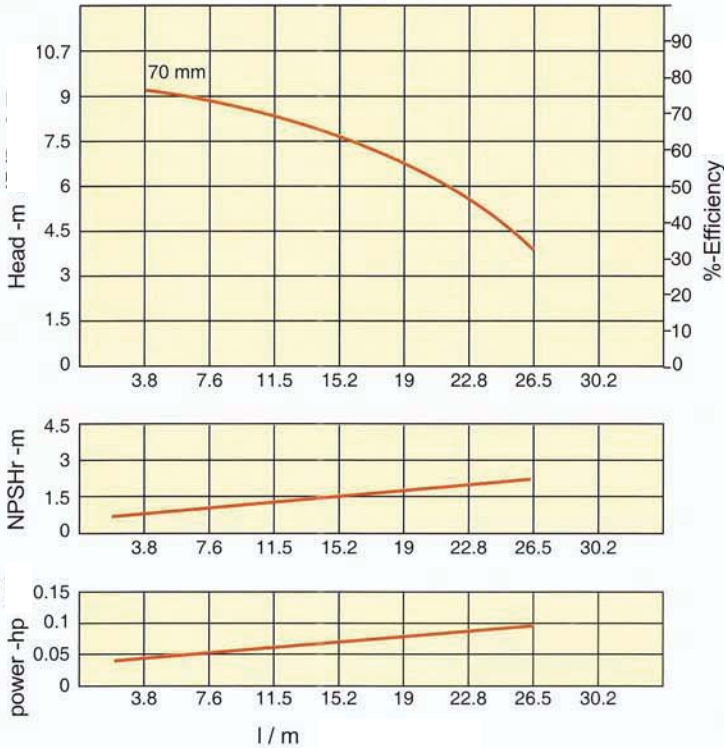

성능곡선 / Performance Curve

GMMP10 1/8HP 60Hz

GMMP10 1/8HP 50Hz

GMMP11 60Hz (1/2HP for high S.G.)

GMMP11 50Hz (1/2HP for high S.G.)

성능곡선 / Performance Curve

GMMP21 1/2 , 3/4 HP 60Hz

GMMP21 1/2 HP 50Hz