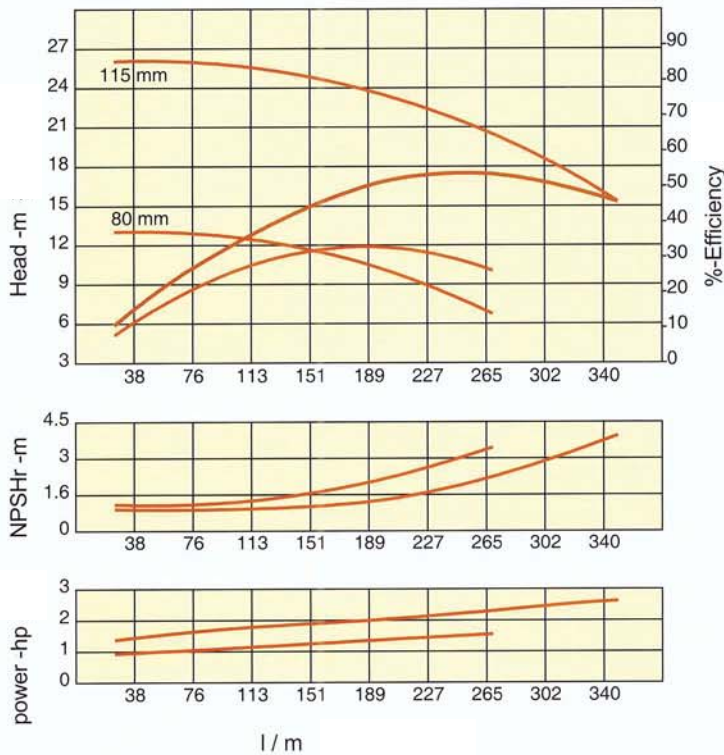

성능곡선 / Performance Curve

GMP220 60Hz

GMP220 50Hz

GMP221 60Hz

GMP221 50Hz

GMP222 60Hz

GMP222 50Hz

GMP420 60Hz