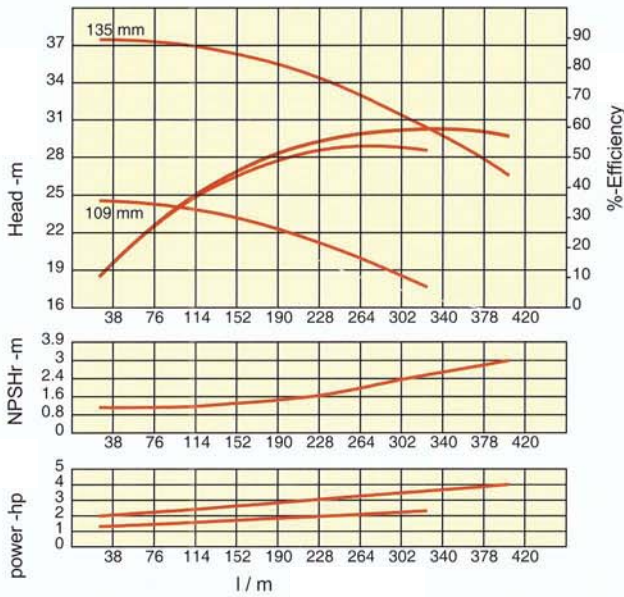

GMP421 60Hz