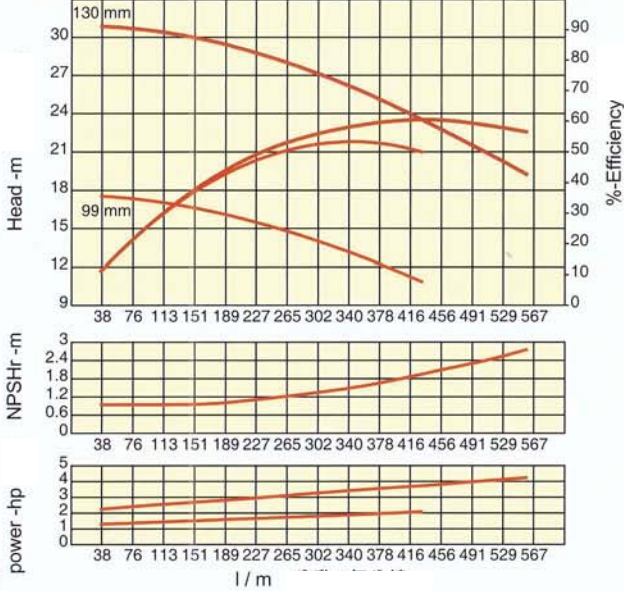

성능곡선 / Performance Curve

GMP220 60Hz

GMP220 50Hz

GMP221 60Hz

GMP221 50Hz

GMP222 60Hz

GMP222 50Hz

GMP420 60Hz

GMP420 50Hz

GMP421 60Hz

GMP421 50Hz

GMP541 60Hz

GMP541 50Hz

GMP542 60Hz

GMP542 50Hz