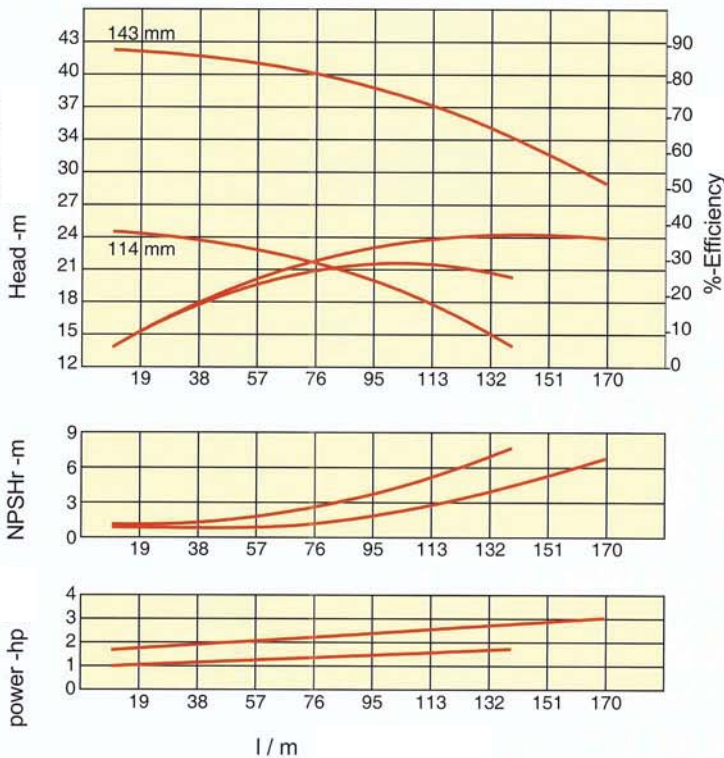

성능곡선 / Performance Curve

GMP220 60Hz

GMP220 50Hz

GMP221 60Hz

GMP221 50Hz

GMP222 60Hz

GMP222 50Hz

GMP420 60Hz

GMP420 50Hz

GMP421 60Hz

GMP421 50Hz

GMP541 60Hz

GMP541 50Hz

GMP542 60Hz

GMP542 50Hz