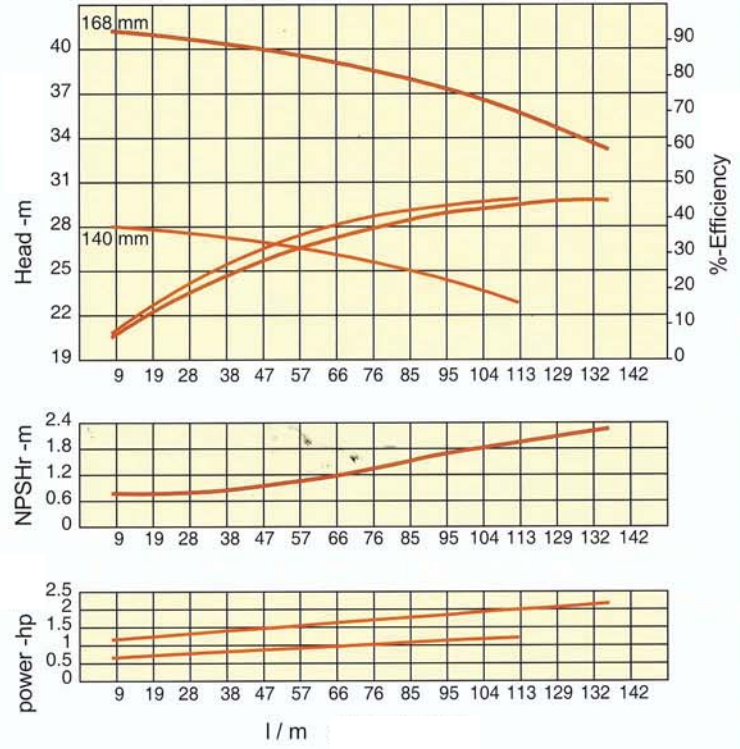

성능곡선 / Performance Curve

GMP220 60Hz

GMP220 50Hz

GMP221 60Hz

GMP221 50Hz

GMP222 60Hz

GMP222 50Hz

GMP420 60Hz

GMP420 50Hz

GMP421 60Hz

GMP421 50Hz

GMP541 60Hz

GMP541 50Hz

GMP542 60Hz

GMP542 50Hz