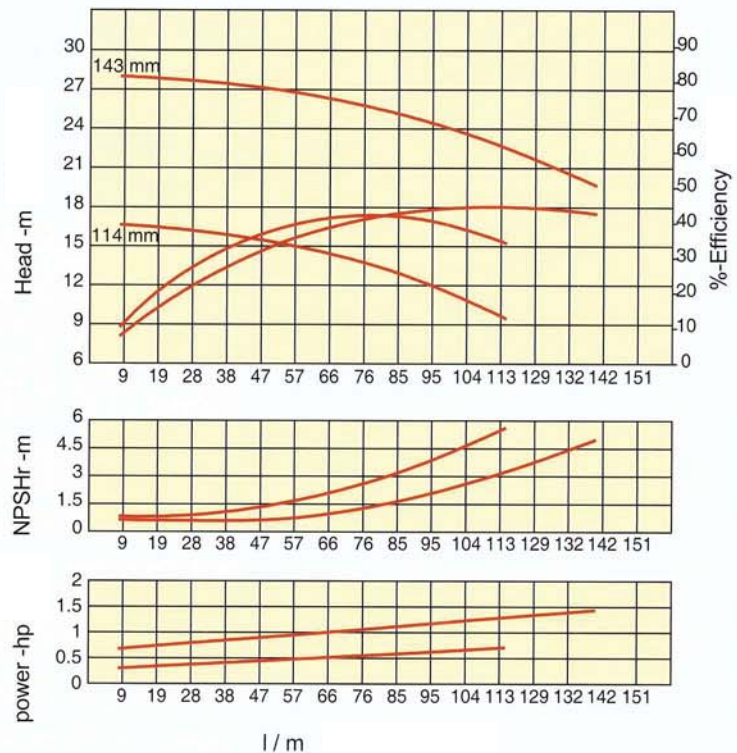

성능곡선 / Performance Curve

GMP220 60Hz

GMP220 50Hz

GMP221 60Hz

GMP221 50Hz

GMP222 60Hz

GMP222 50Hz

GMP420 60Hz