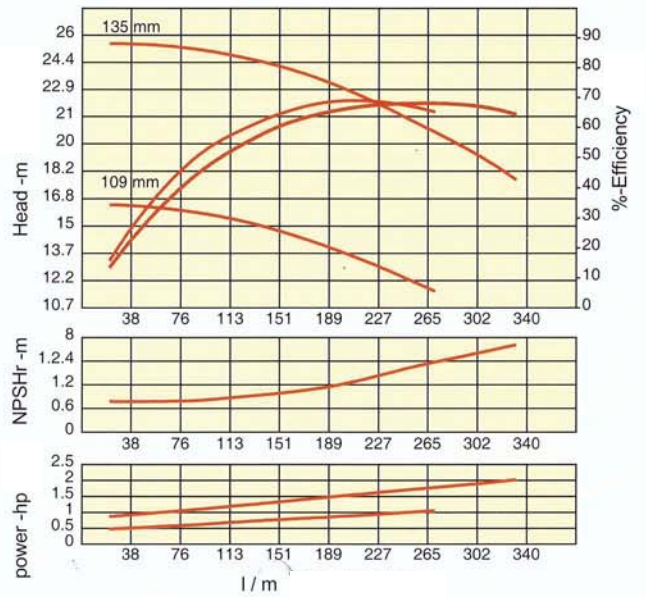

GMP421 50Hz