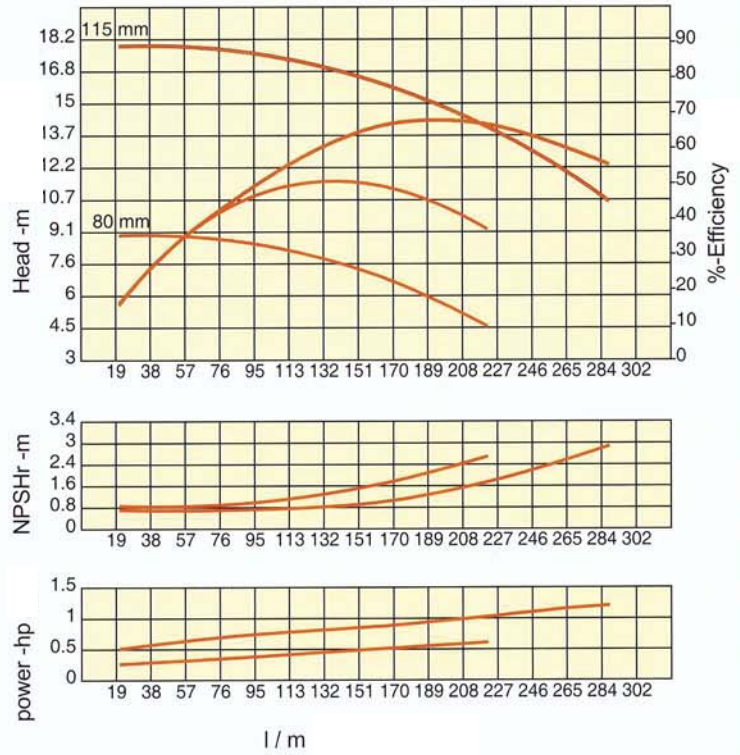

GMP420 50Hz