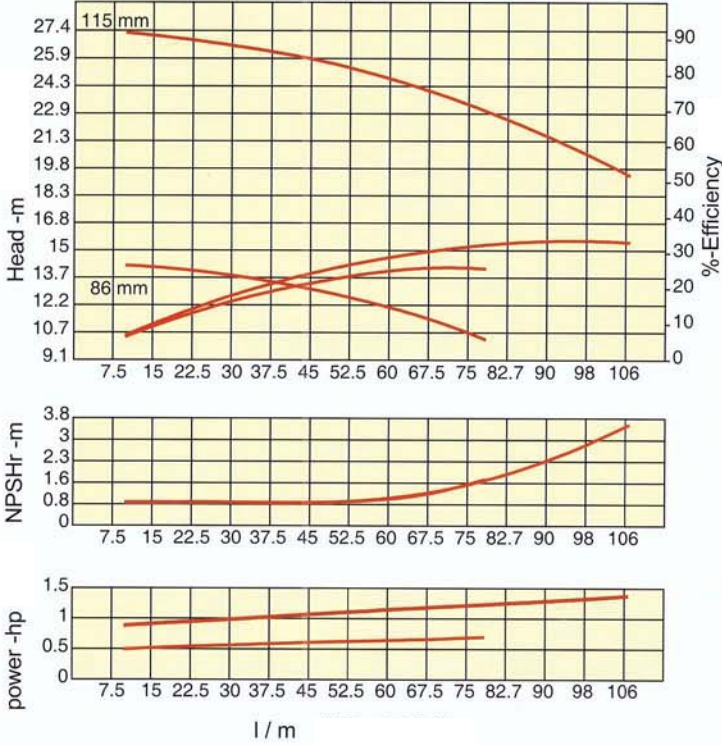

성능곡선 / Performance Curve

GMP220 60Hz

GMP220 50Hz

GMP221 60Hz

GMP221 50Hz

GMP222 60Hz

GMP222 50Hz

GMP420 60Hz