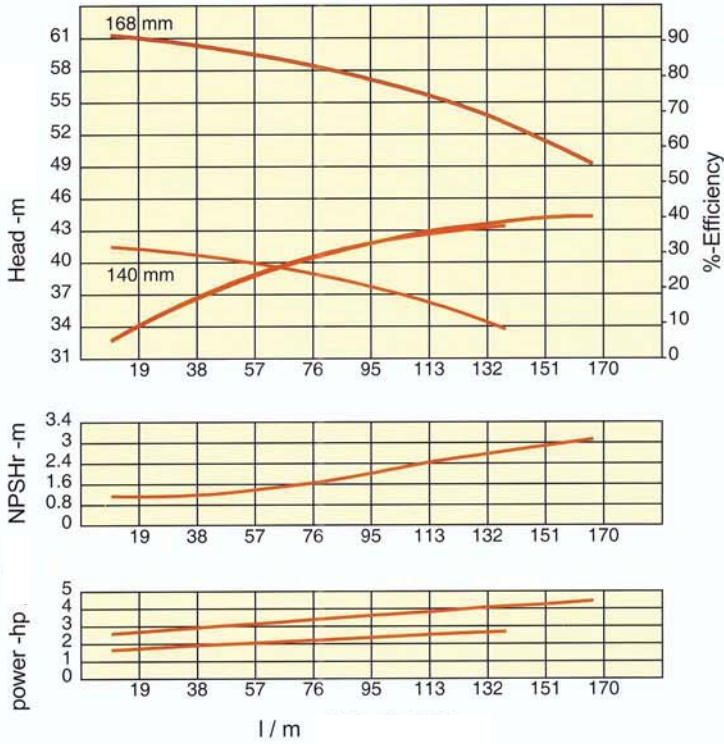

성능곡선 / Performance Curve

GMP220 60Hz

GMP220 50Hz

GMP221 60Hz

GMP221 50Hz

GMP222 60Hz

GMP222 50Hz

GMP420 60Hz