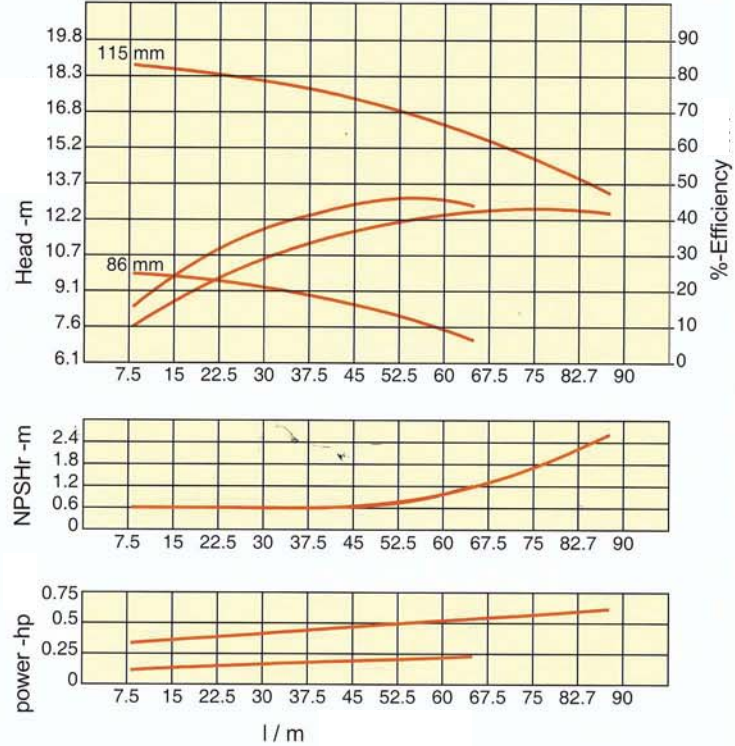

성능곡선 / Performance Curve

GMP220 60Hz

GMP220 50Hz

GMP221 60Hz

GMP221 50Hz

GMP222 60Hz

GMP222 50Hz

GMP420 60Hz